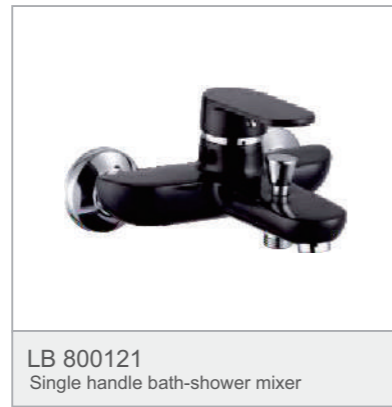

LB 800205
Single handle wall-mounted kitchen mixer

LB 800206
Single handle wall-mounted kitchen mixer

LB 800103
Single handle basin mixer

LB 800104
Single handle bath-shower mixer

LB 800105
Single handle wall-mounted kitchen mixer

LB 800207
Single handle shower mixer

LB 800208
Single handle wall-mounted kitchen mixer

LB 800209
Single handle wall-mounted kitchen mixer

LB 800120
Single handle basin mixer

LB 800121
Single handle bath-shower mixer

LB 800122
Single handle wall-mounted kitchen mixer

LB 800210
Single handle kitchen mixer

LB 800211
Single handle kitchen mixer

LB 800212
Single handle kitchen mixer

LB 800301
Single handle basin mixer

LB 800302
Single handle bath-shower mixer