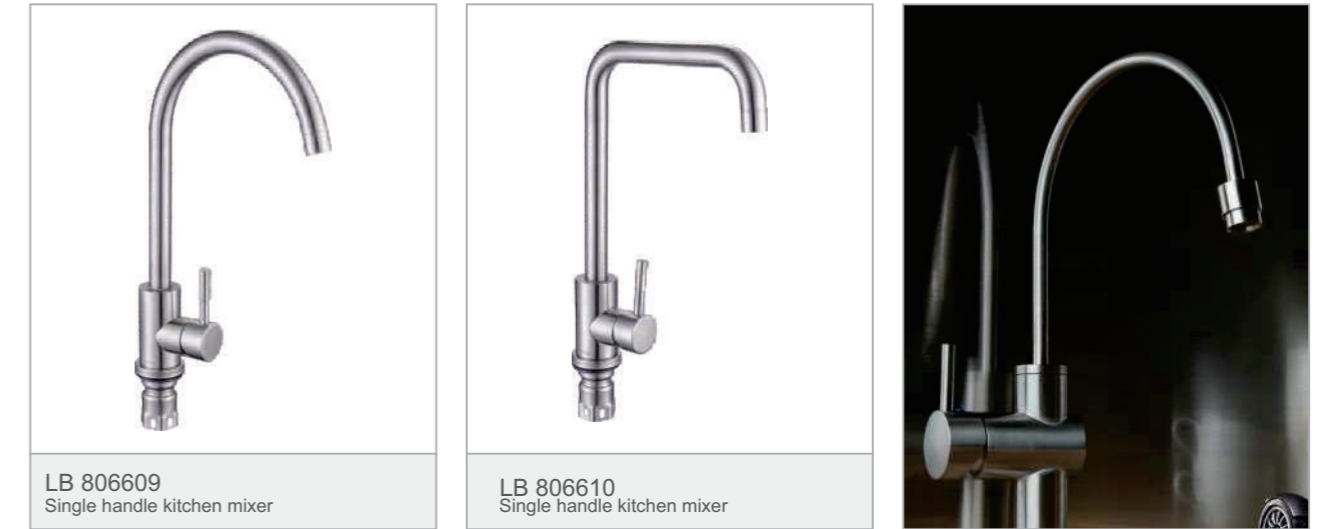

LB 806103
Single handle kitchen mixer

LB 806104
Single handle kitchen mixer

SS 单冷系列series

SS 冷热系列series

LB 806701
Single handle bath-shower mixer

LB 806702
Single handle bath-shower mixer

LB 806703
Single handle wall-mounted kitchen mixer