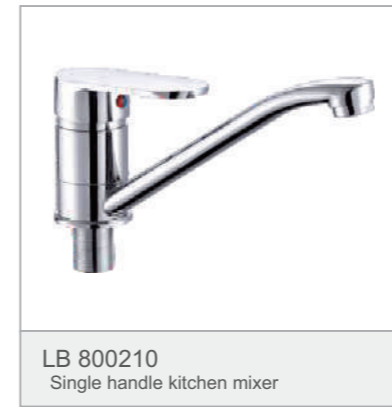

LB 800205
Single handle wall-mounted kitchen mixer

LB 800206
Single handle wall-mounted kitchen mixer

LB 800103
Single handle basin mixer

LB 800104
Single handle bath-shower mixer

LB 800105
Single handle wall-mounted kitchen mixer

LB 800207
Single handle shower mixer

LB 800208
Single handle wall-mounted kitchen mixer

LB 800209
Single handle wall-mounted kitchen mixer

LB 800120
Single handle basin mixer

LB 800121
Single handle bath-shower mixer

LB 800122
Single handle wall-mounted kitchen mixer

LB 800210
Single handle kitchen mixer

LB 800211
Single handle kitchen mixer

LB 800212
Single handle kitchen mixer

LB 800301
Single handle basin mixer

LB 800302
Single handle bath-shower mixer